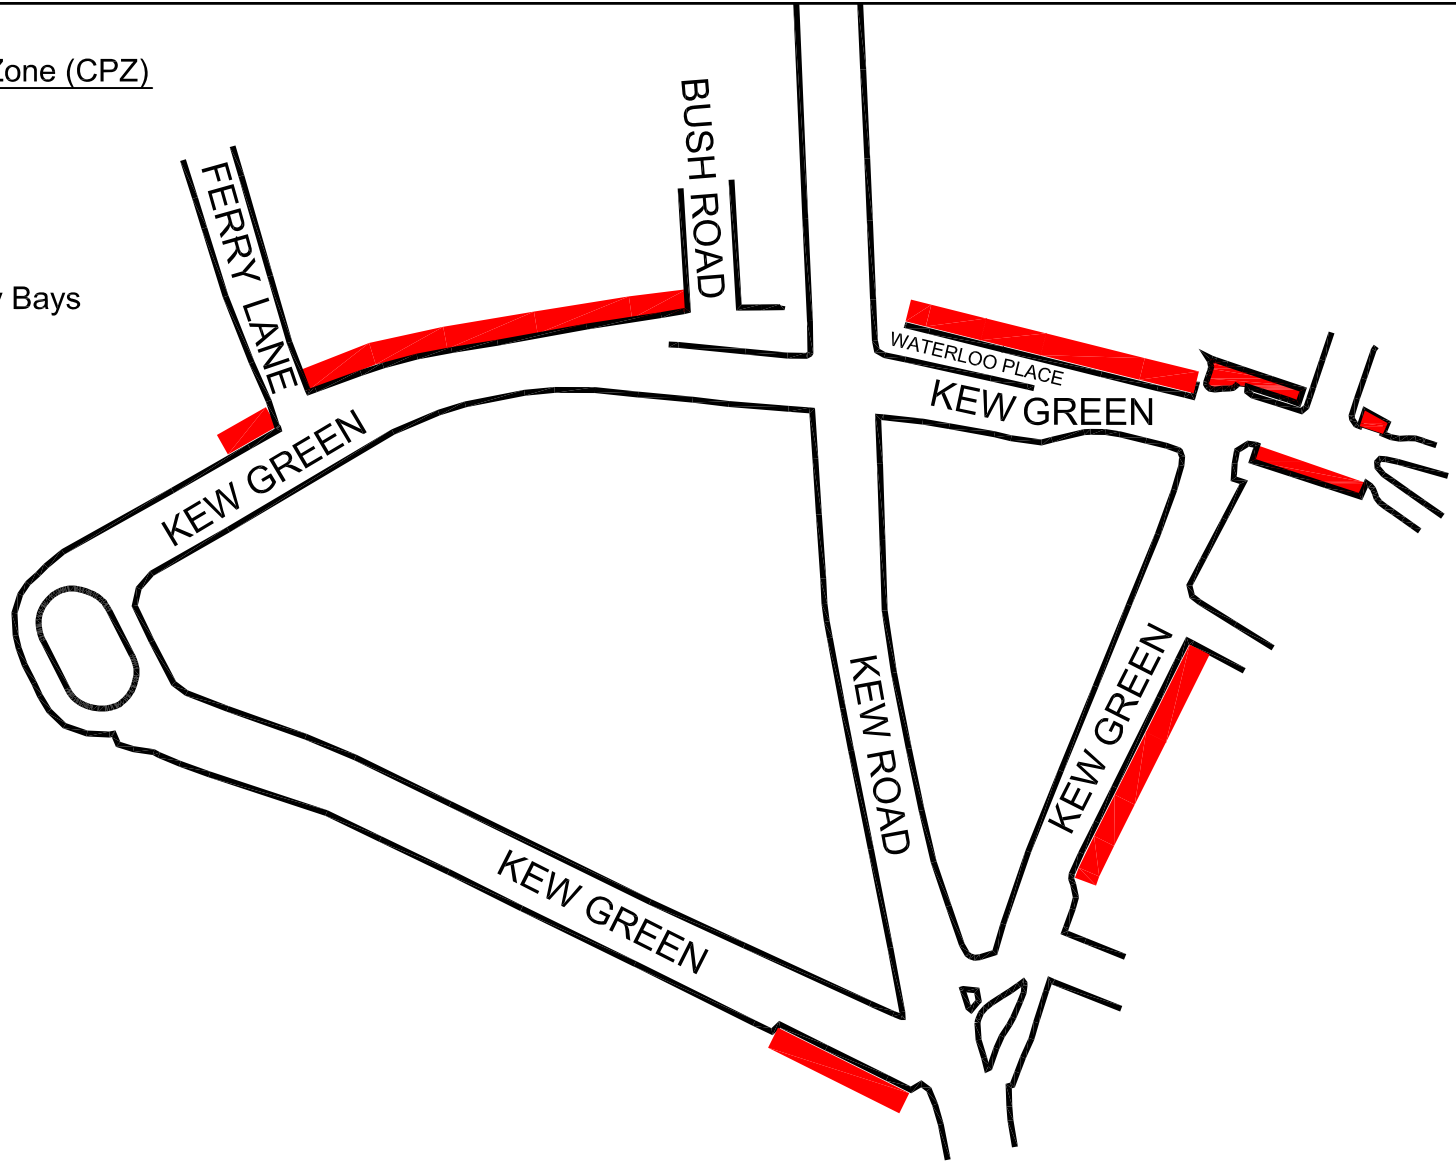

North Kew (KC) Controlled Parking Zone (CPZ)

Monday - Sunday

10.00am - 4.30pm

Key:

 Resident Permit Holder Only Bays

This map is reproduced from Ordnance Survey material with the permission of the Controller of Her Majesty's Stationery Office © Crown copyright. Unauthorised reproduction infringes Crown copyright and may lead to prosecution or civil proceedings 100019441 [2006].*

mouchelparkman

CLIENT LONDON_BOROUGH_OF_RICHMOND_UPON_THAMES

PROJECT CPZ_PLANS

DRAWING TITLE NORTH_KEW_(KC)_CPZ
MONDAY_TO_SUNDAY_10.00AM-4.30PM

REVISION	PGJUN06	MPJUN06	MPJUN06
DESIGNED BY & DATE	CHECKED BY & DATE	APPROVED BY & DATE	